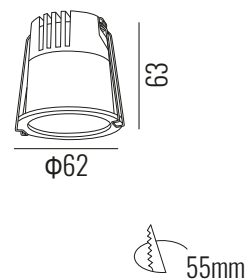

TECHNICAL DATA

TYPE

Professional LED for Interior Lighting.

OPENING/BEAM

High efficiency Ra>90 LED .

MATERIAL

Die-cast aluminum

PRO	CRI ≥ 90	
IP20		36°
220-240V 50/60Hz		50000h

Model:	Sound
Format:	Round
Location:	Interior
Wattage:	7W
Materials:	Aluminum
Led Color:	3000K / 4000K / 6500K
Product Dimension:	Φ62*63, cut out: Φ55mm
IP Code:	20
Fixation:	Recessed
CRI :	90
Lumen Output:	421LM
Frequency:	50/60 Hz
Beam Angle:	36°

DIMENSION DRAW

INDOOR